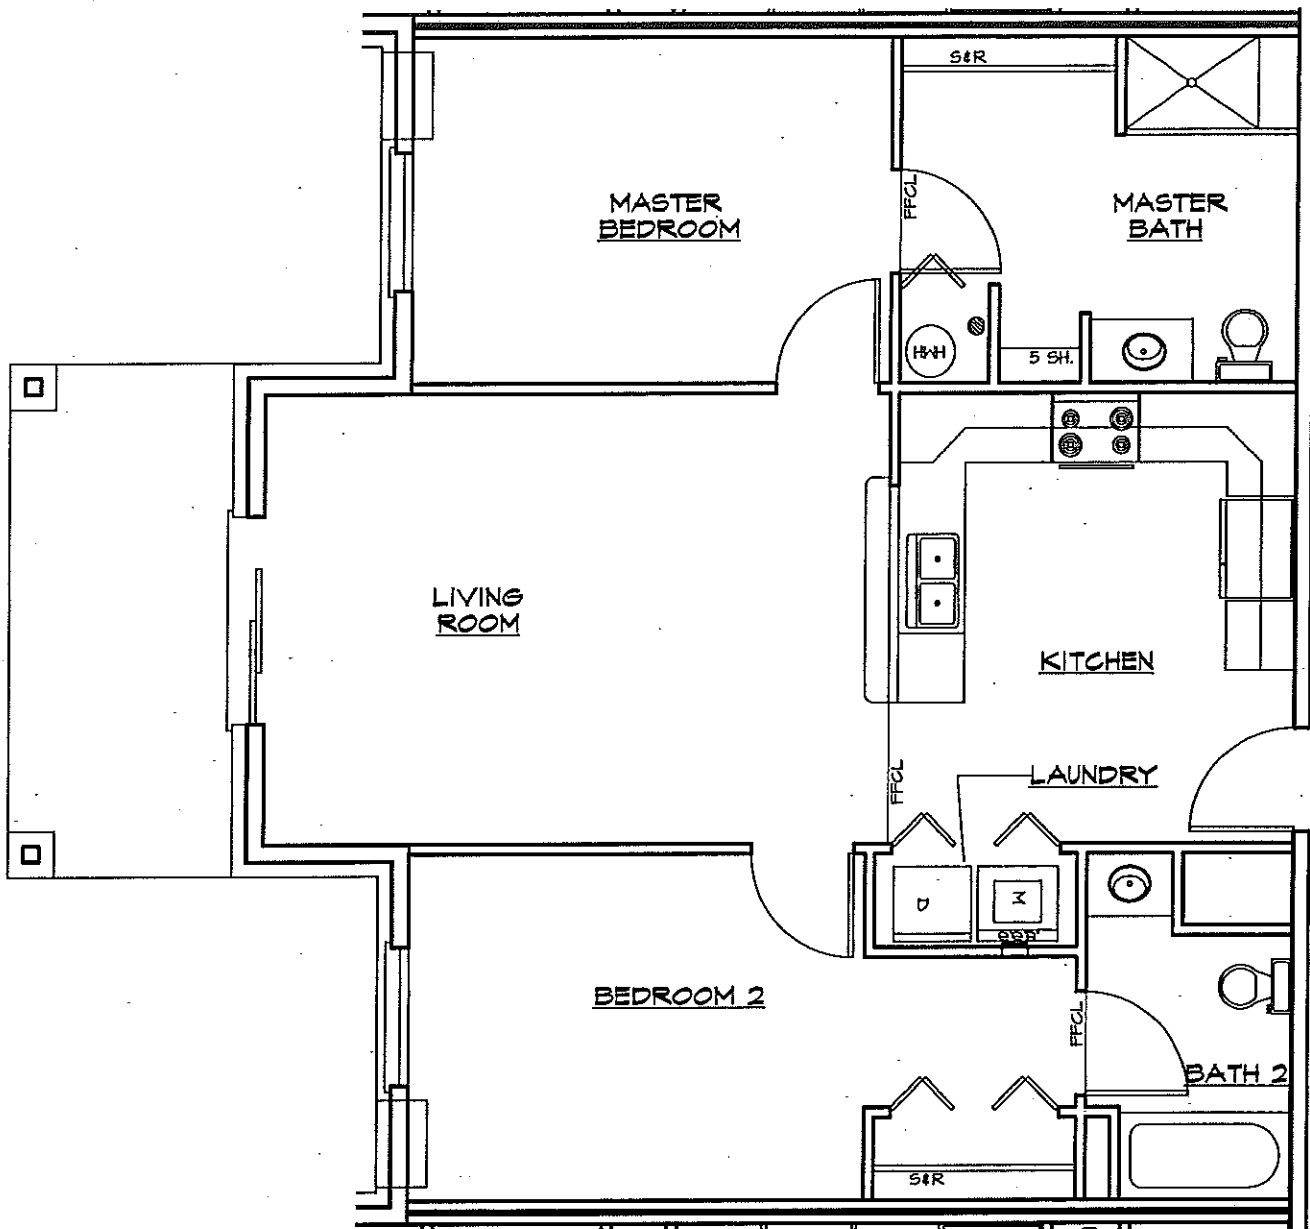

UNIT "A" FLOOR PLAN

892 S.F.

THE WOODS OF TERRA SPRINGS
VOLO, ILLINOIS

R. B. CUSTOM DESIGNS INC.
2108 W. JOHNSBURG ROAD
JOHNSBURG, ILLINOIS 60051
Phone: 815-759-9459
Fax: 815-307-8200

© COPYRIGHT 2020

UNIT "B" FLOOR PLAN