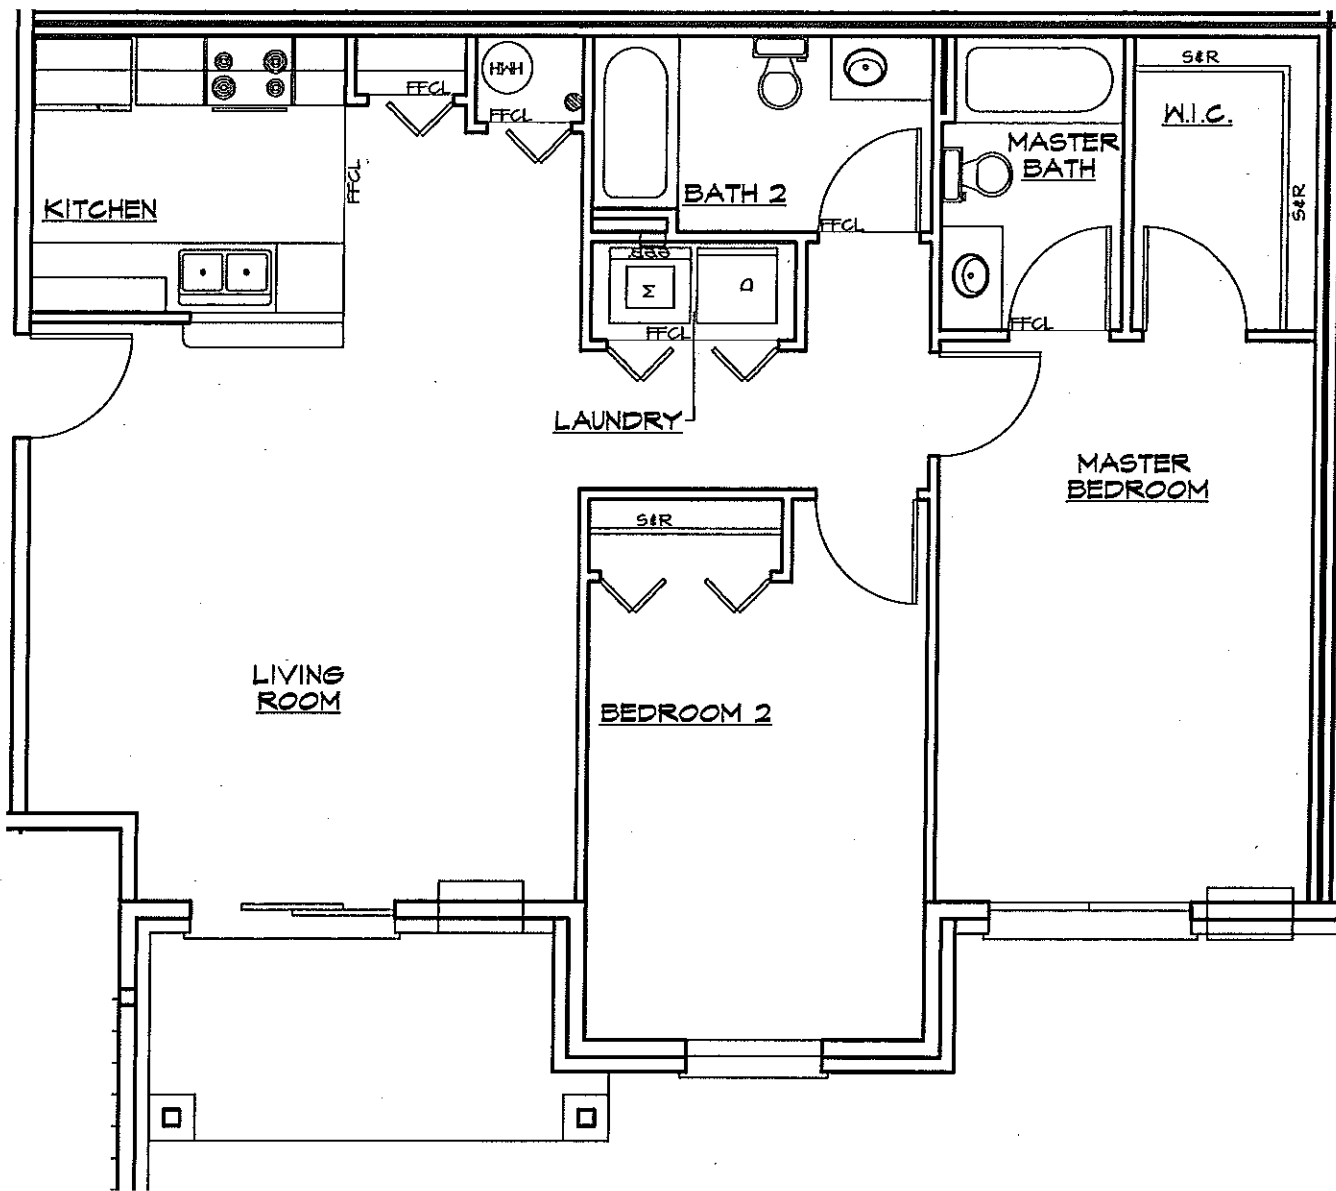

UNIT "D" FLOOR PLAN

974 S.F.

THE WOODS OF TERRA SPRINGS
VOLO, ILLINOIS

R. B. CUSTOM DESIGNS INC.
2108 W. JOHNSBURG ROAD
JOHNSBURG, ILLINOIS 60051
Phone: 815-759-9459
Fax: 815-307-8200

© COPYRIGHT 2020