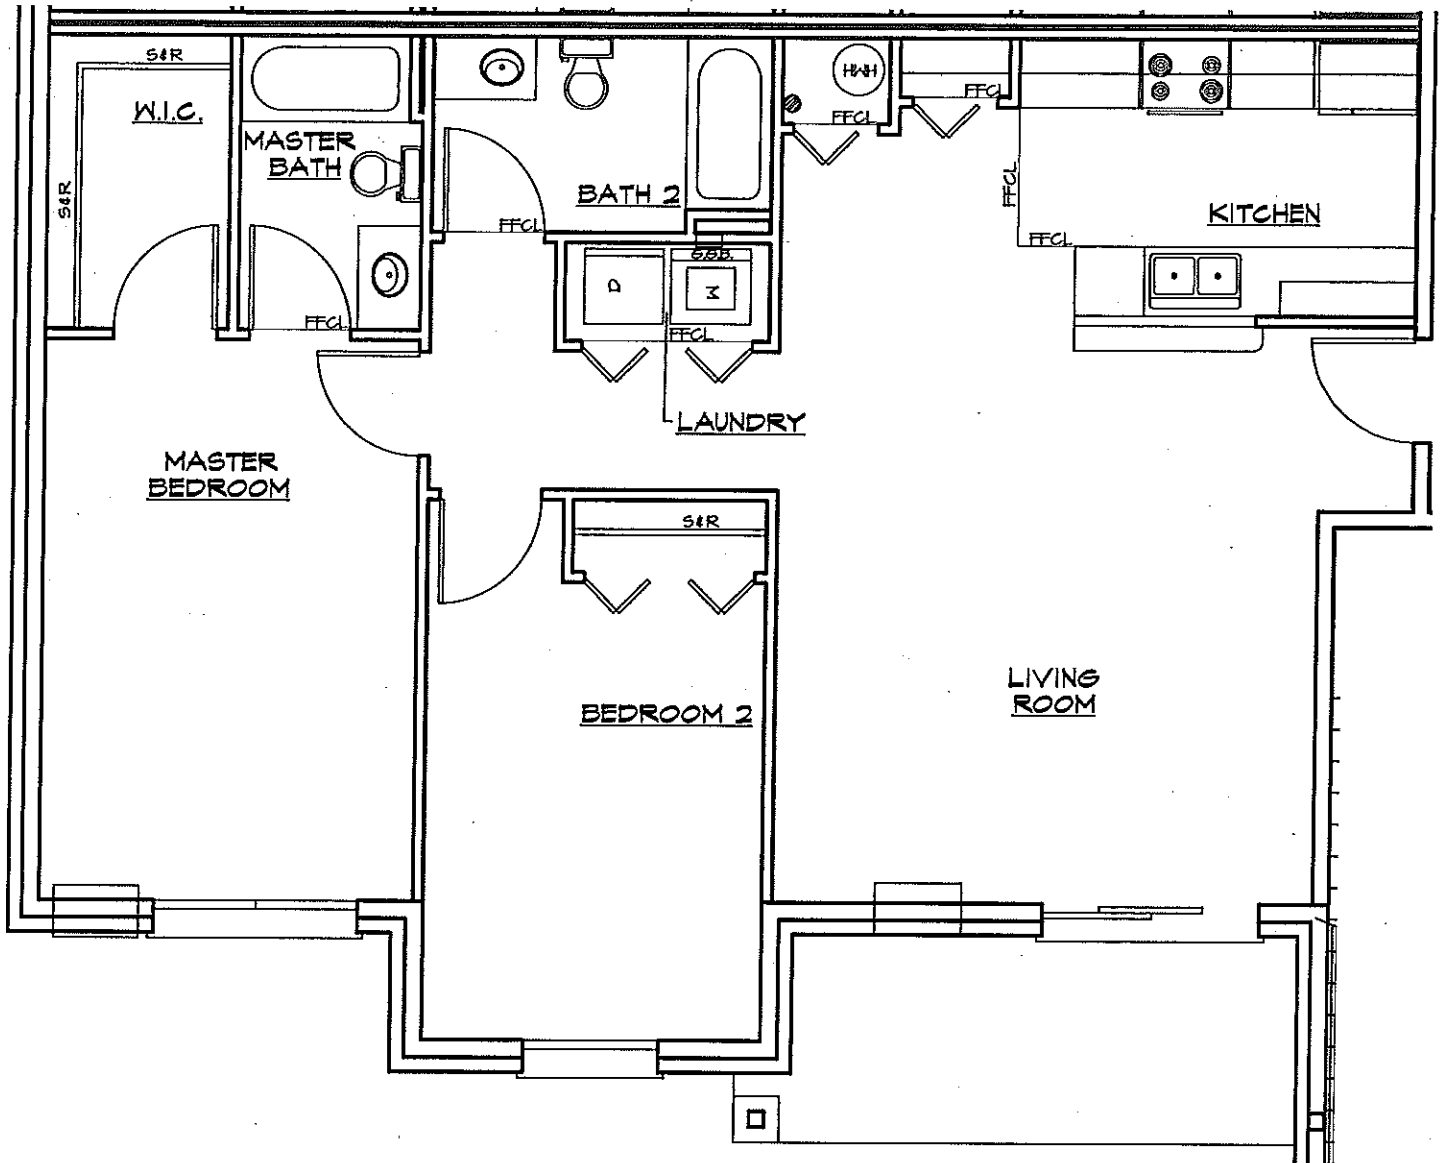

UNIT "E" FLOOR PLAN

1,013 S.F.

THE WOODS OF TERRA SPRINGS
VOLO, ILLINOIS

R. B. CUSTOM DESIGNS INC.
2108 N. JOHNSBURG ROAD
JOHNSBURG, ILLINOIS 60051
Phone: 815-759-9459
Fax: 815-307-8200

© COPYRIGHT 2020