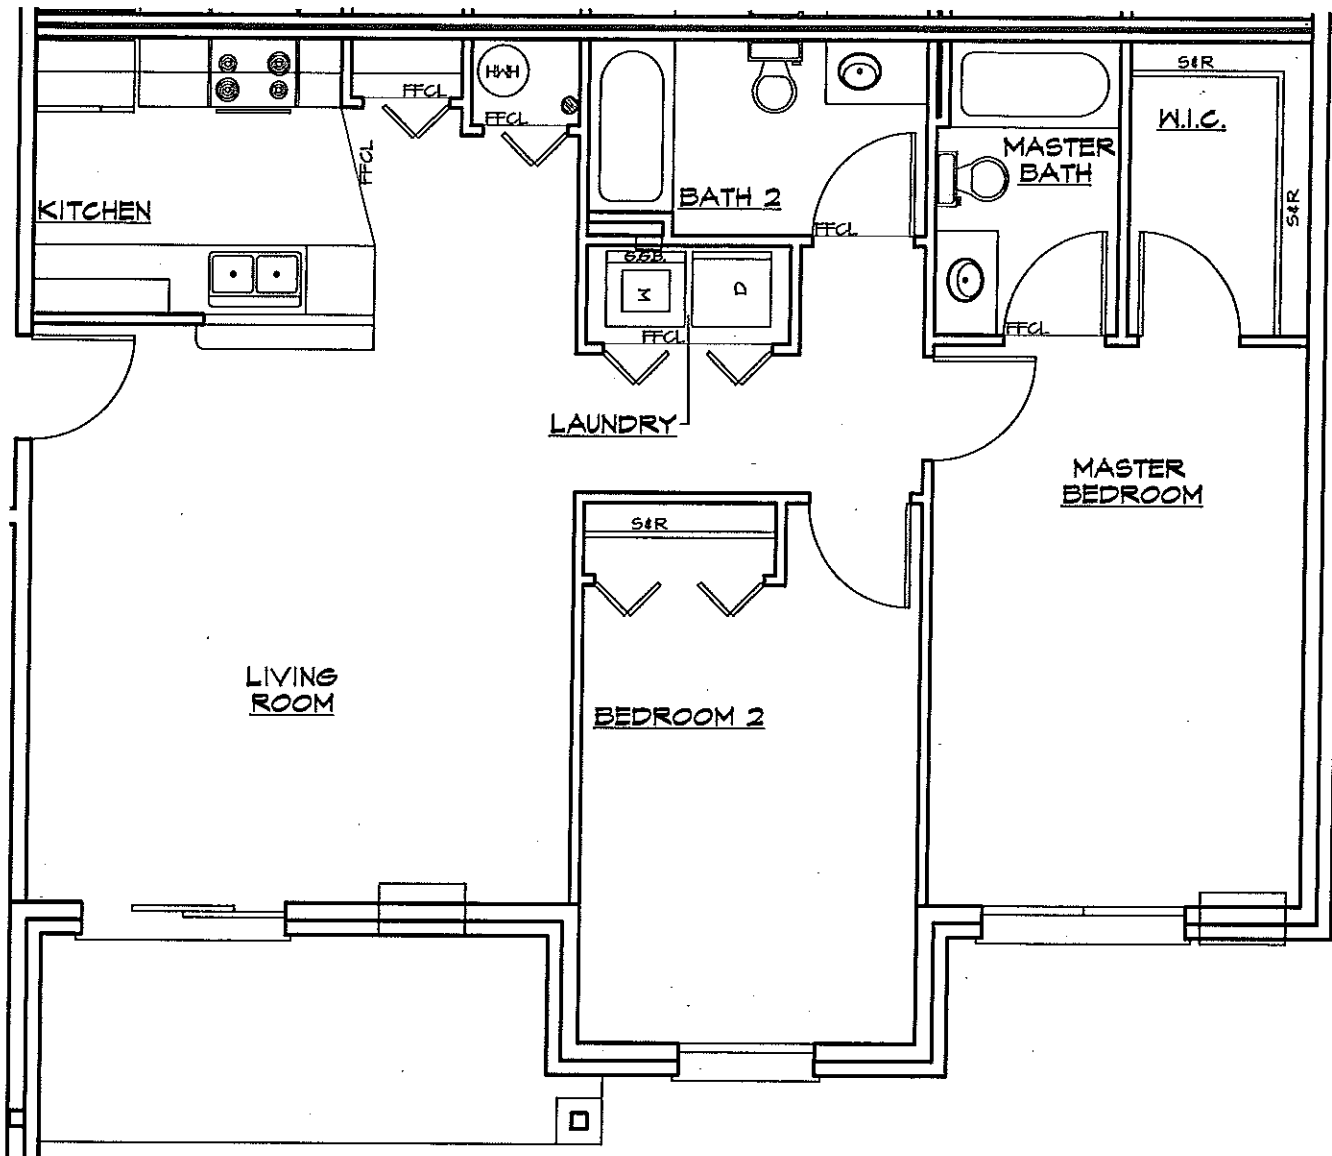

UNIT "F" FLOOR PLAN

976 S.F.

THE WOODS OF TERRA SPRINGS
VOLO, ILLINOIS

R. B. CUSTOM DESIGNS INC.
2108 W. JOHNSBURG ROAD
JOHNSBURG, ILLINOIS 60051
Phone: 815-759-9459
Fax: 815-307-8200

© COPYRIGHT 2020