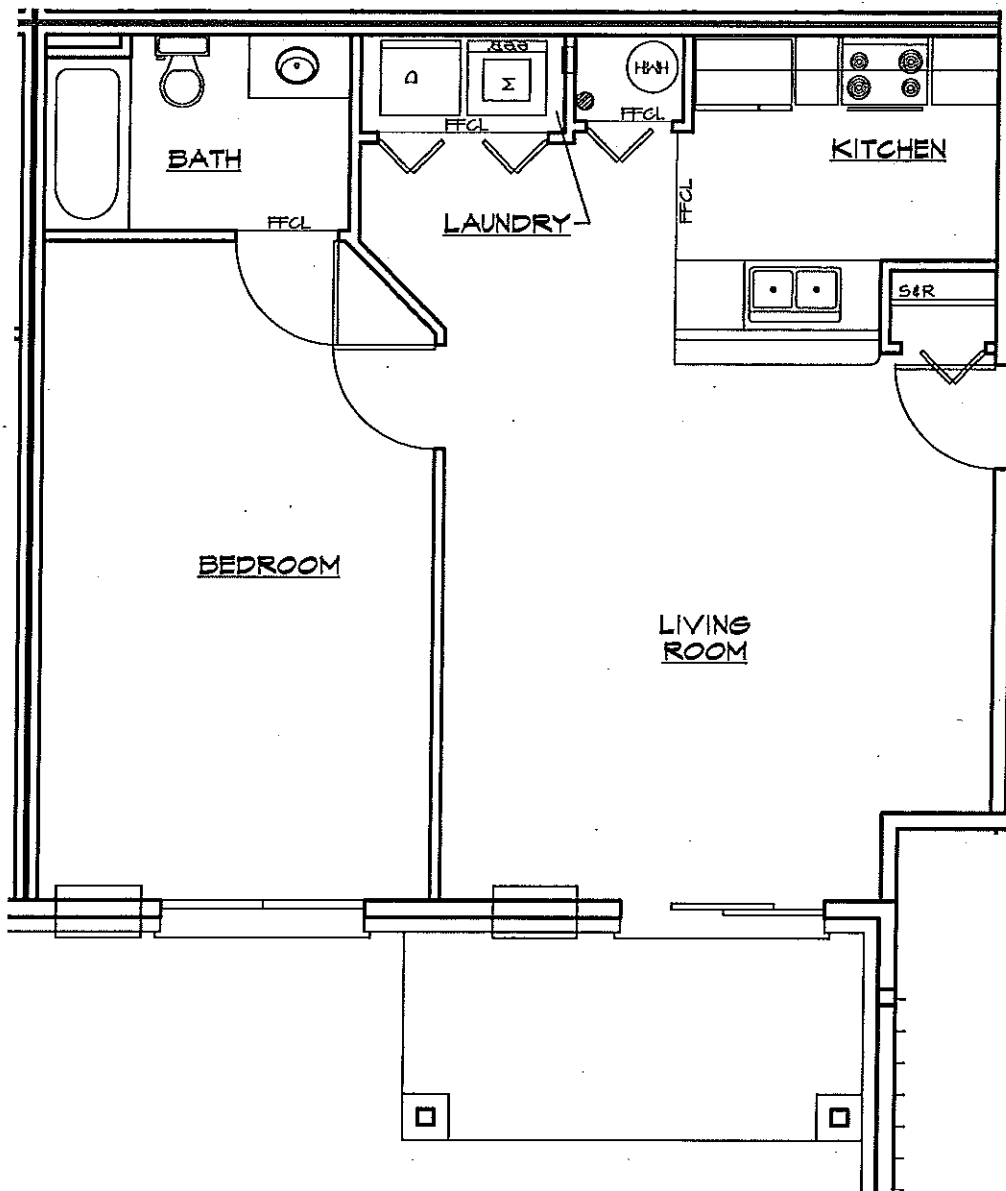

UNIT "C" FLOOR PLAN

692 S.F.

THE WOODS OF TERRA SPRINGS
VOLO, ILLINOIS

R. B. CUSTOM DESIGNS INC.
2108 W. JOHNSBURG ROAD
JOHNSBURG, ILLINOIS 60051
Phone: 815-759-9459
Fax: 815-307-8200

© COPYRIGHT 2020