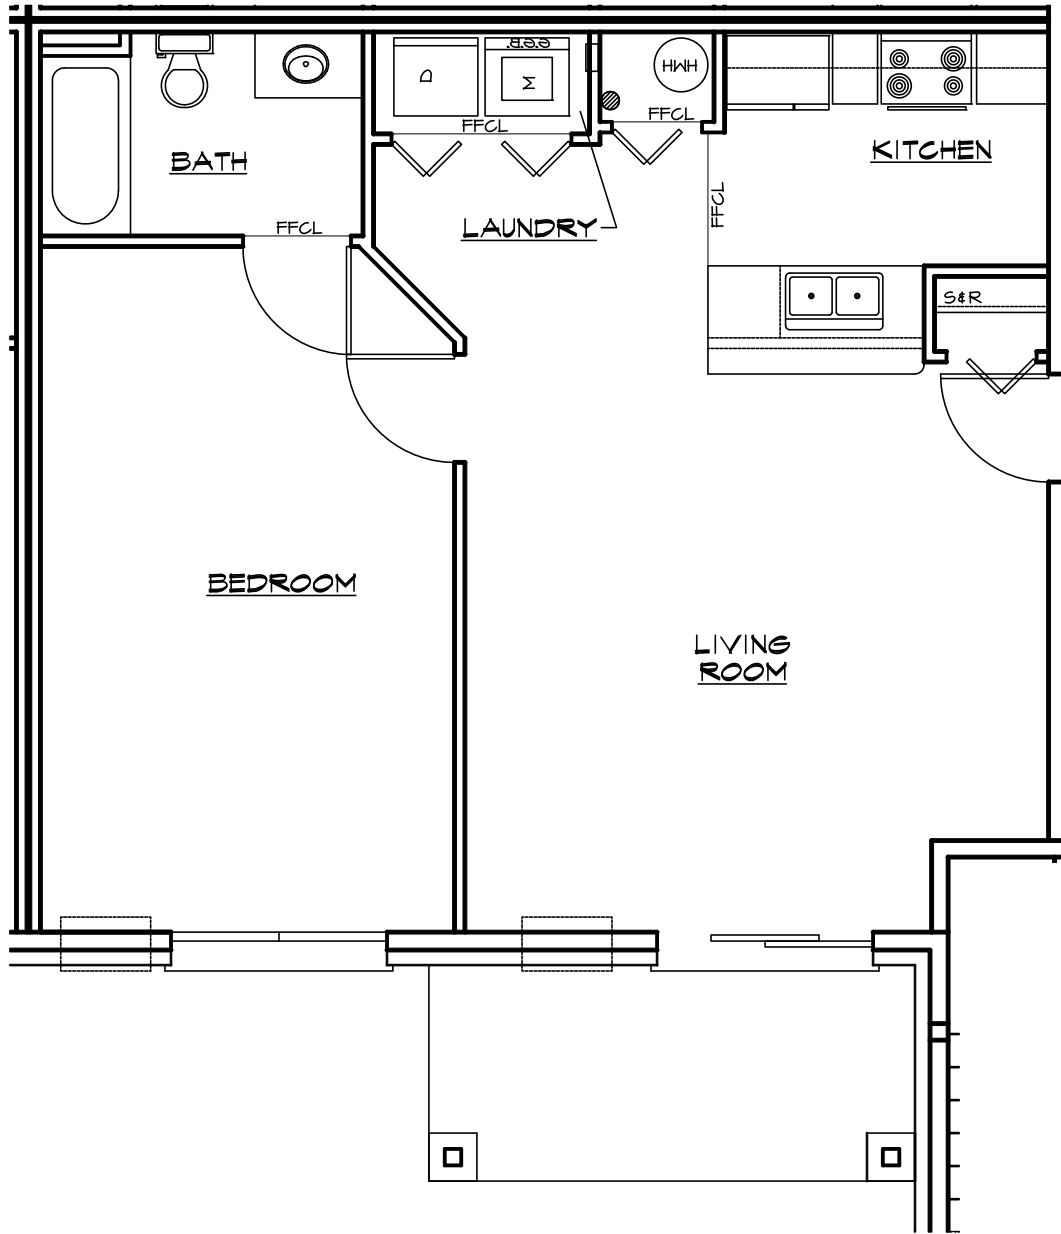

UNIT "C" FLOOR PLAN

692 S.F.

THE WOODS OF TERRA SPRINGS VOLO, ILLINOIS	R. B. CUSTOM DESIGNS INC. 2108 W. JOHNSBURG ROAD JOHNSBURG, ILLINOIS 60051 Phone: 815-759-9459 Fax: 815-307-8200 © COPYRIGHT 2020