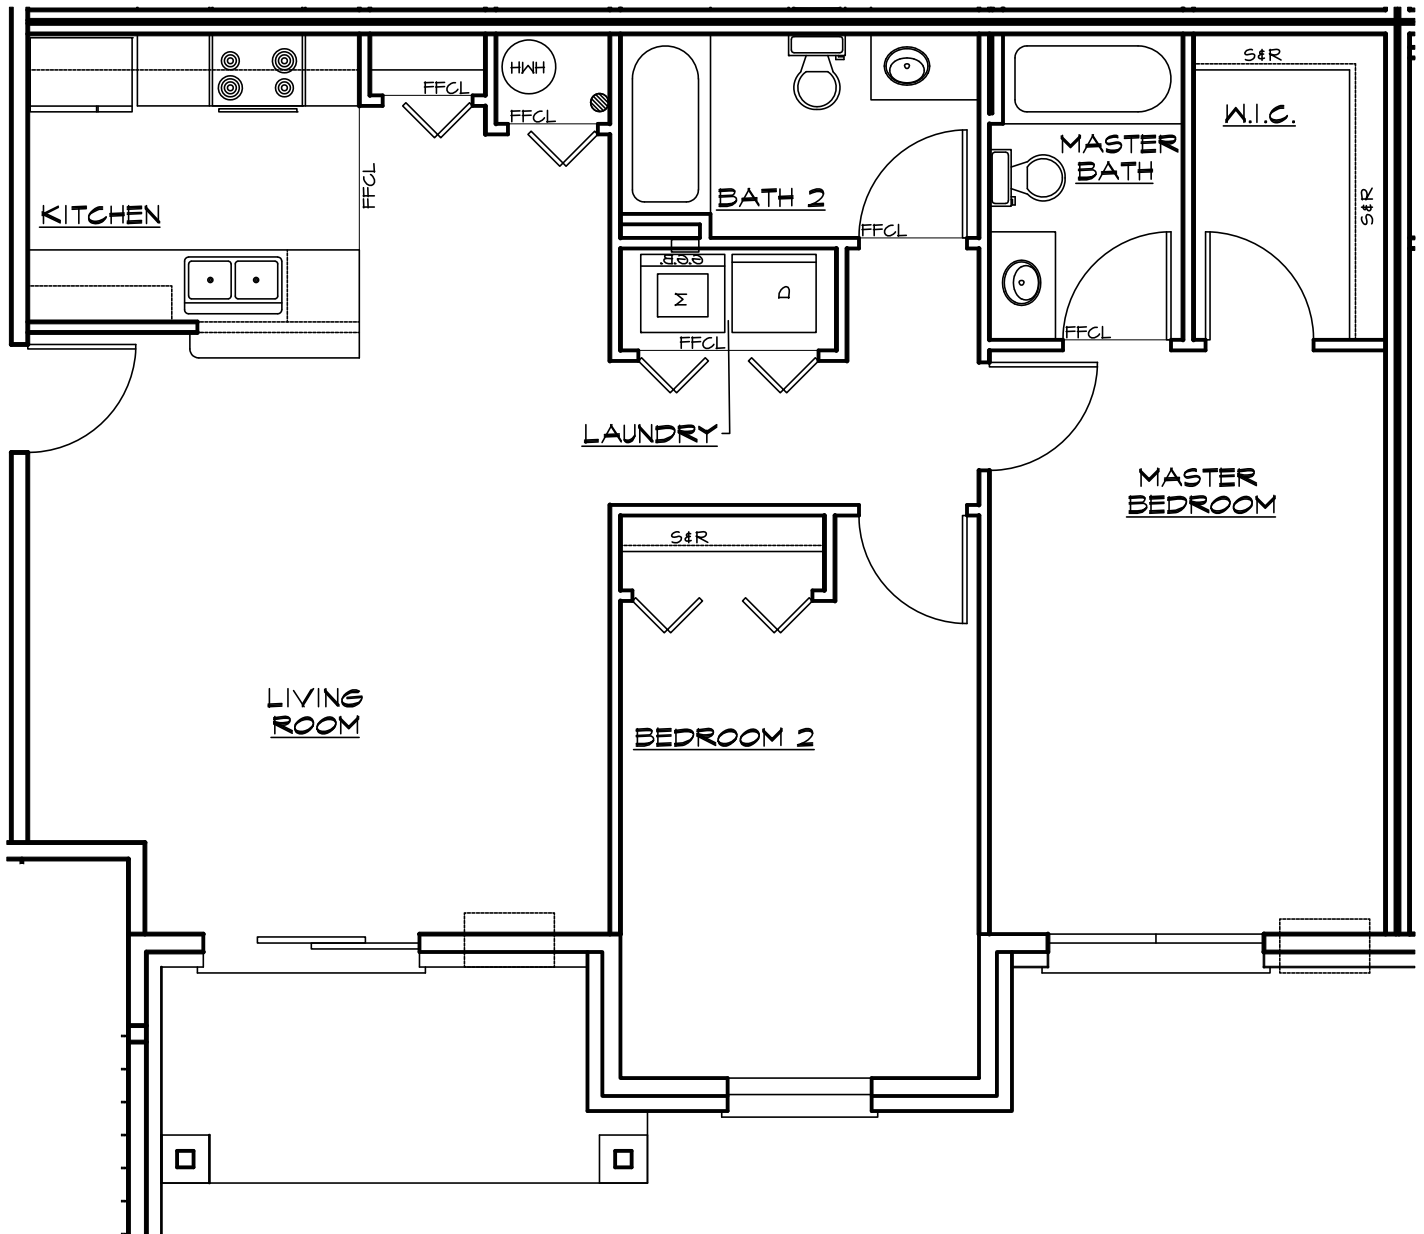

UNIT "D" FLOOR PLAN

974 S.F.

THE WOODS OF TERRA SPRINGS
VOLO, ILLINOIS

R. B. CUSTOM DESIGNS INC.
2108 W. JOHNSBURG ROAD
JOHNSBURG, ILLINOIS 60051
Phone: 815-759-9459
Fax: 815-307-8200