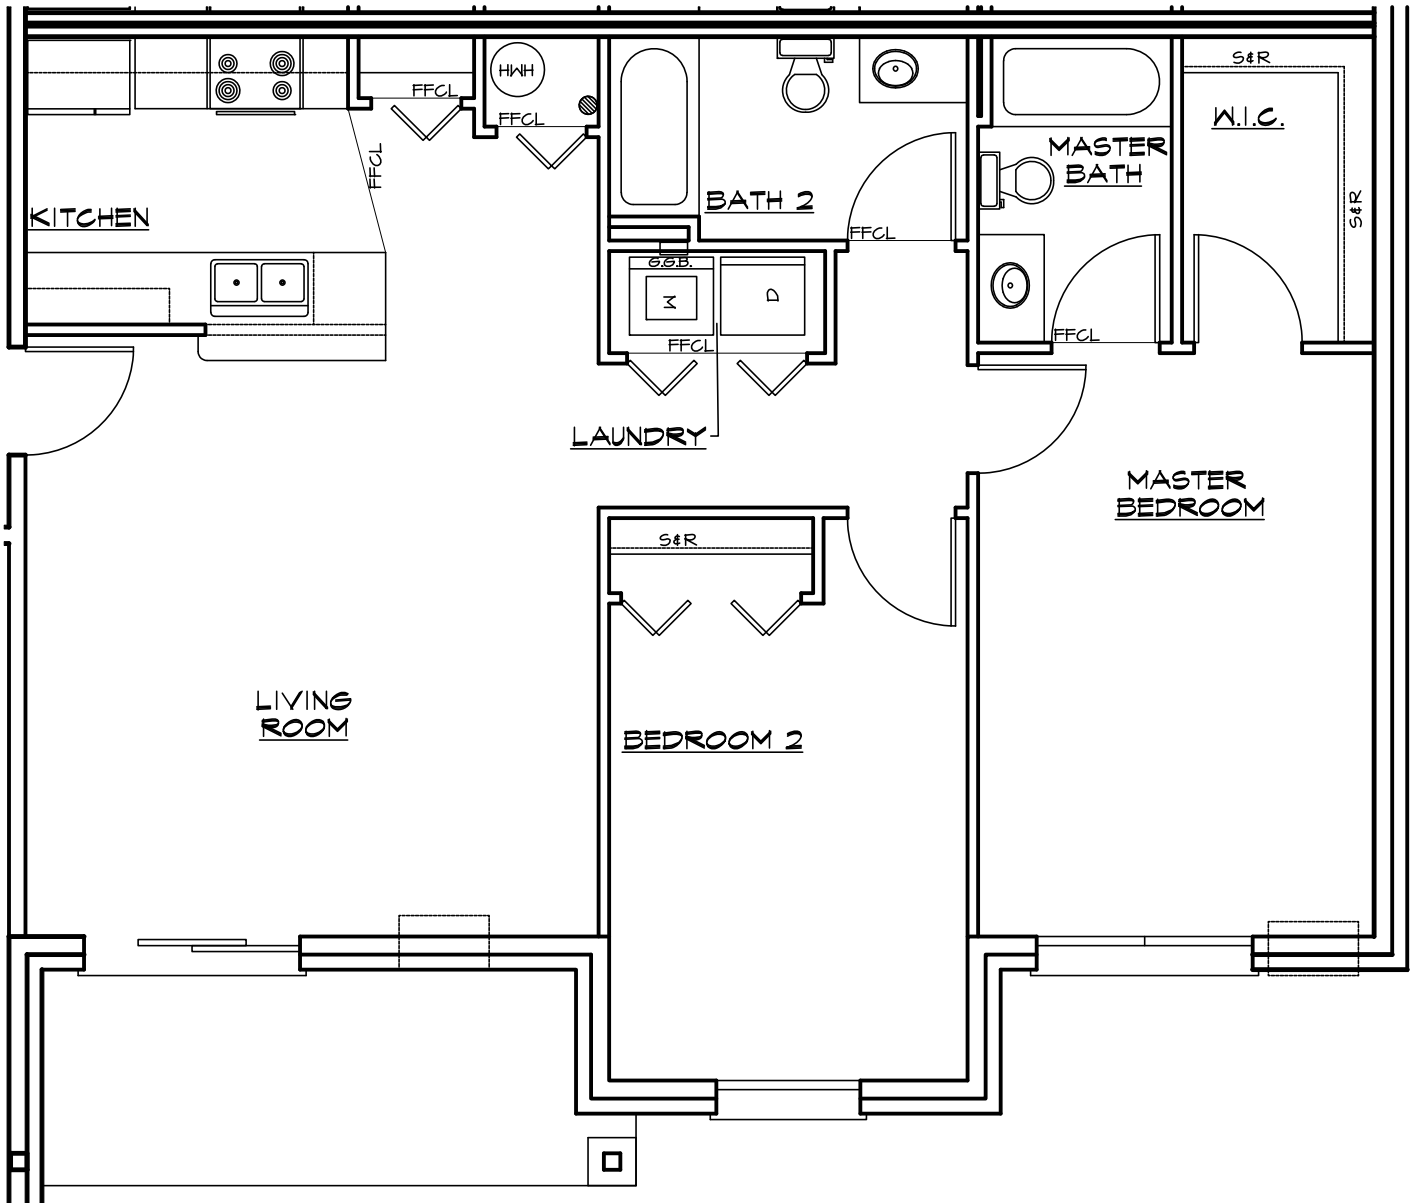

UNIT "F" FLOOR PLAN

976 S.F.

THE WOODS OF TERRA SPRINGS
VOLO, ILLINOIS

R. B. CUSTOM DESIGNS INC.
2108 W. JOHNSBURG ROAD
JOHNSBURG, ILLINOIS 60051
Phone: 815-759-9459
Fax: 815-307-8200