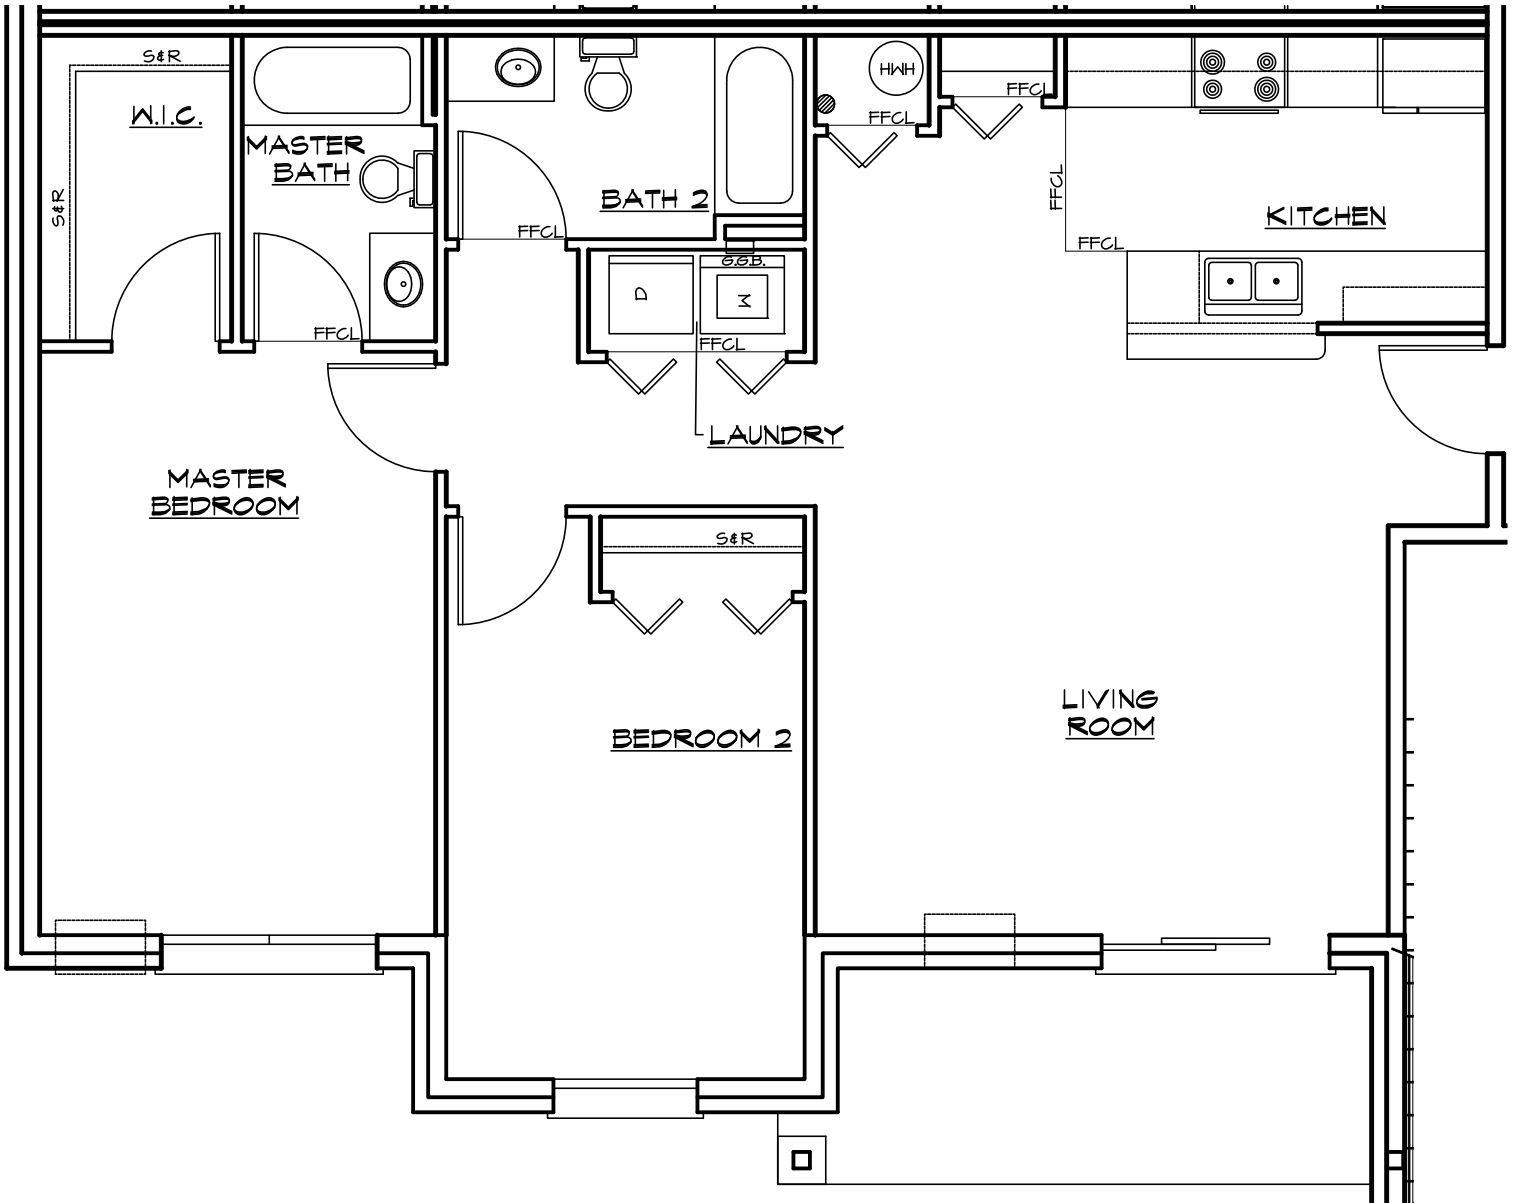

UNIT "E" FLOOR PLAN

1,013 S.F.

THE WOODS OF TERRA SPRINGS
VOLO, ILLINOIS

R. B. CUSTOM DESIGNS INC.
2108 W. JOHNSBURG ROAD
JOHNSBURG, ILLINOIS 60051
Phone: 815-759-9459
Fax: 815-307-8200

© COPYRIGHT 2020