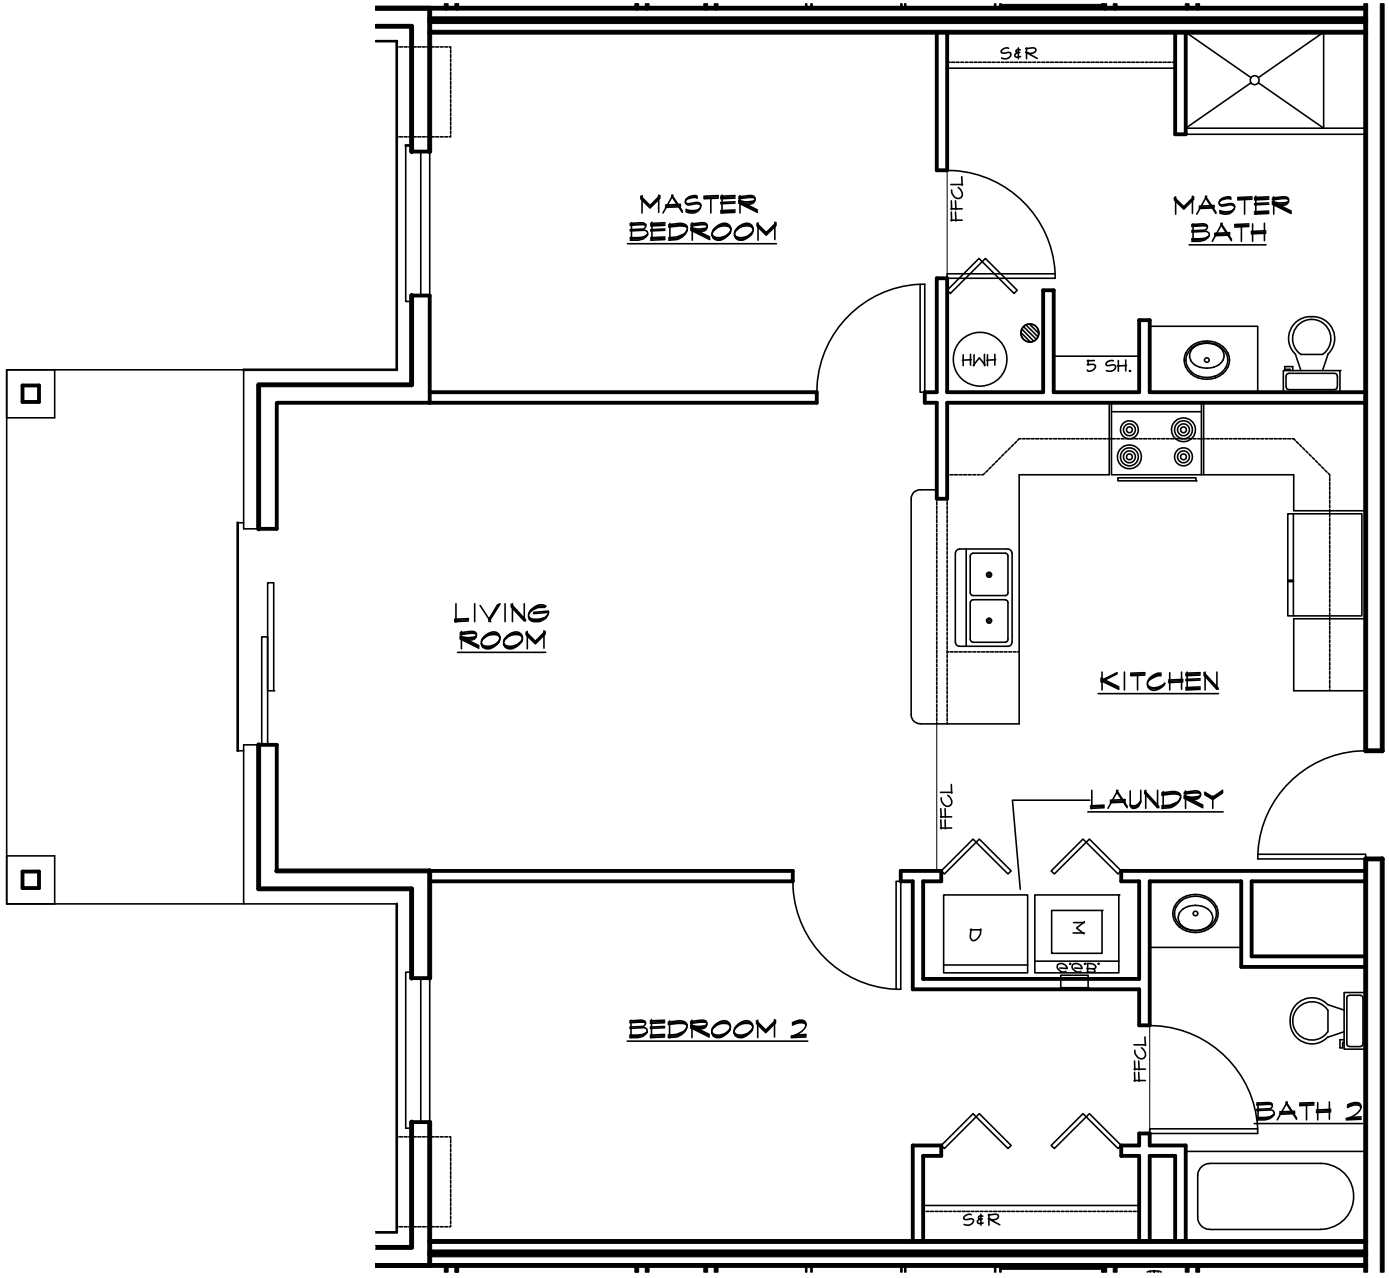

UNIT "A" FLOOR PLAN

892 S.F.

THE WOODS OF TERRA SPRINGS
VOLO, ILLINOIS

R. B. CUSTOM DESIGNS INC.
2108 W. JOHNSBURG ROAD
JOHNSBURG, ILLINOIS 60051
Phone: 815-759-9459
Fax: 815-307-8200

© COPYRIGHT 2020

UNIT "B" FLOOR PLAN